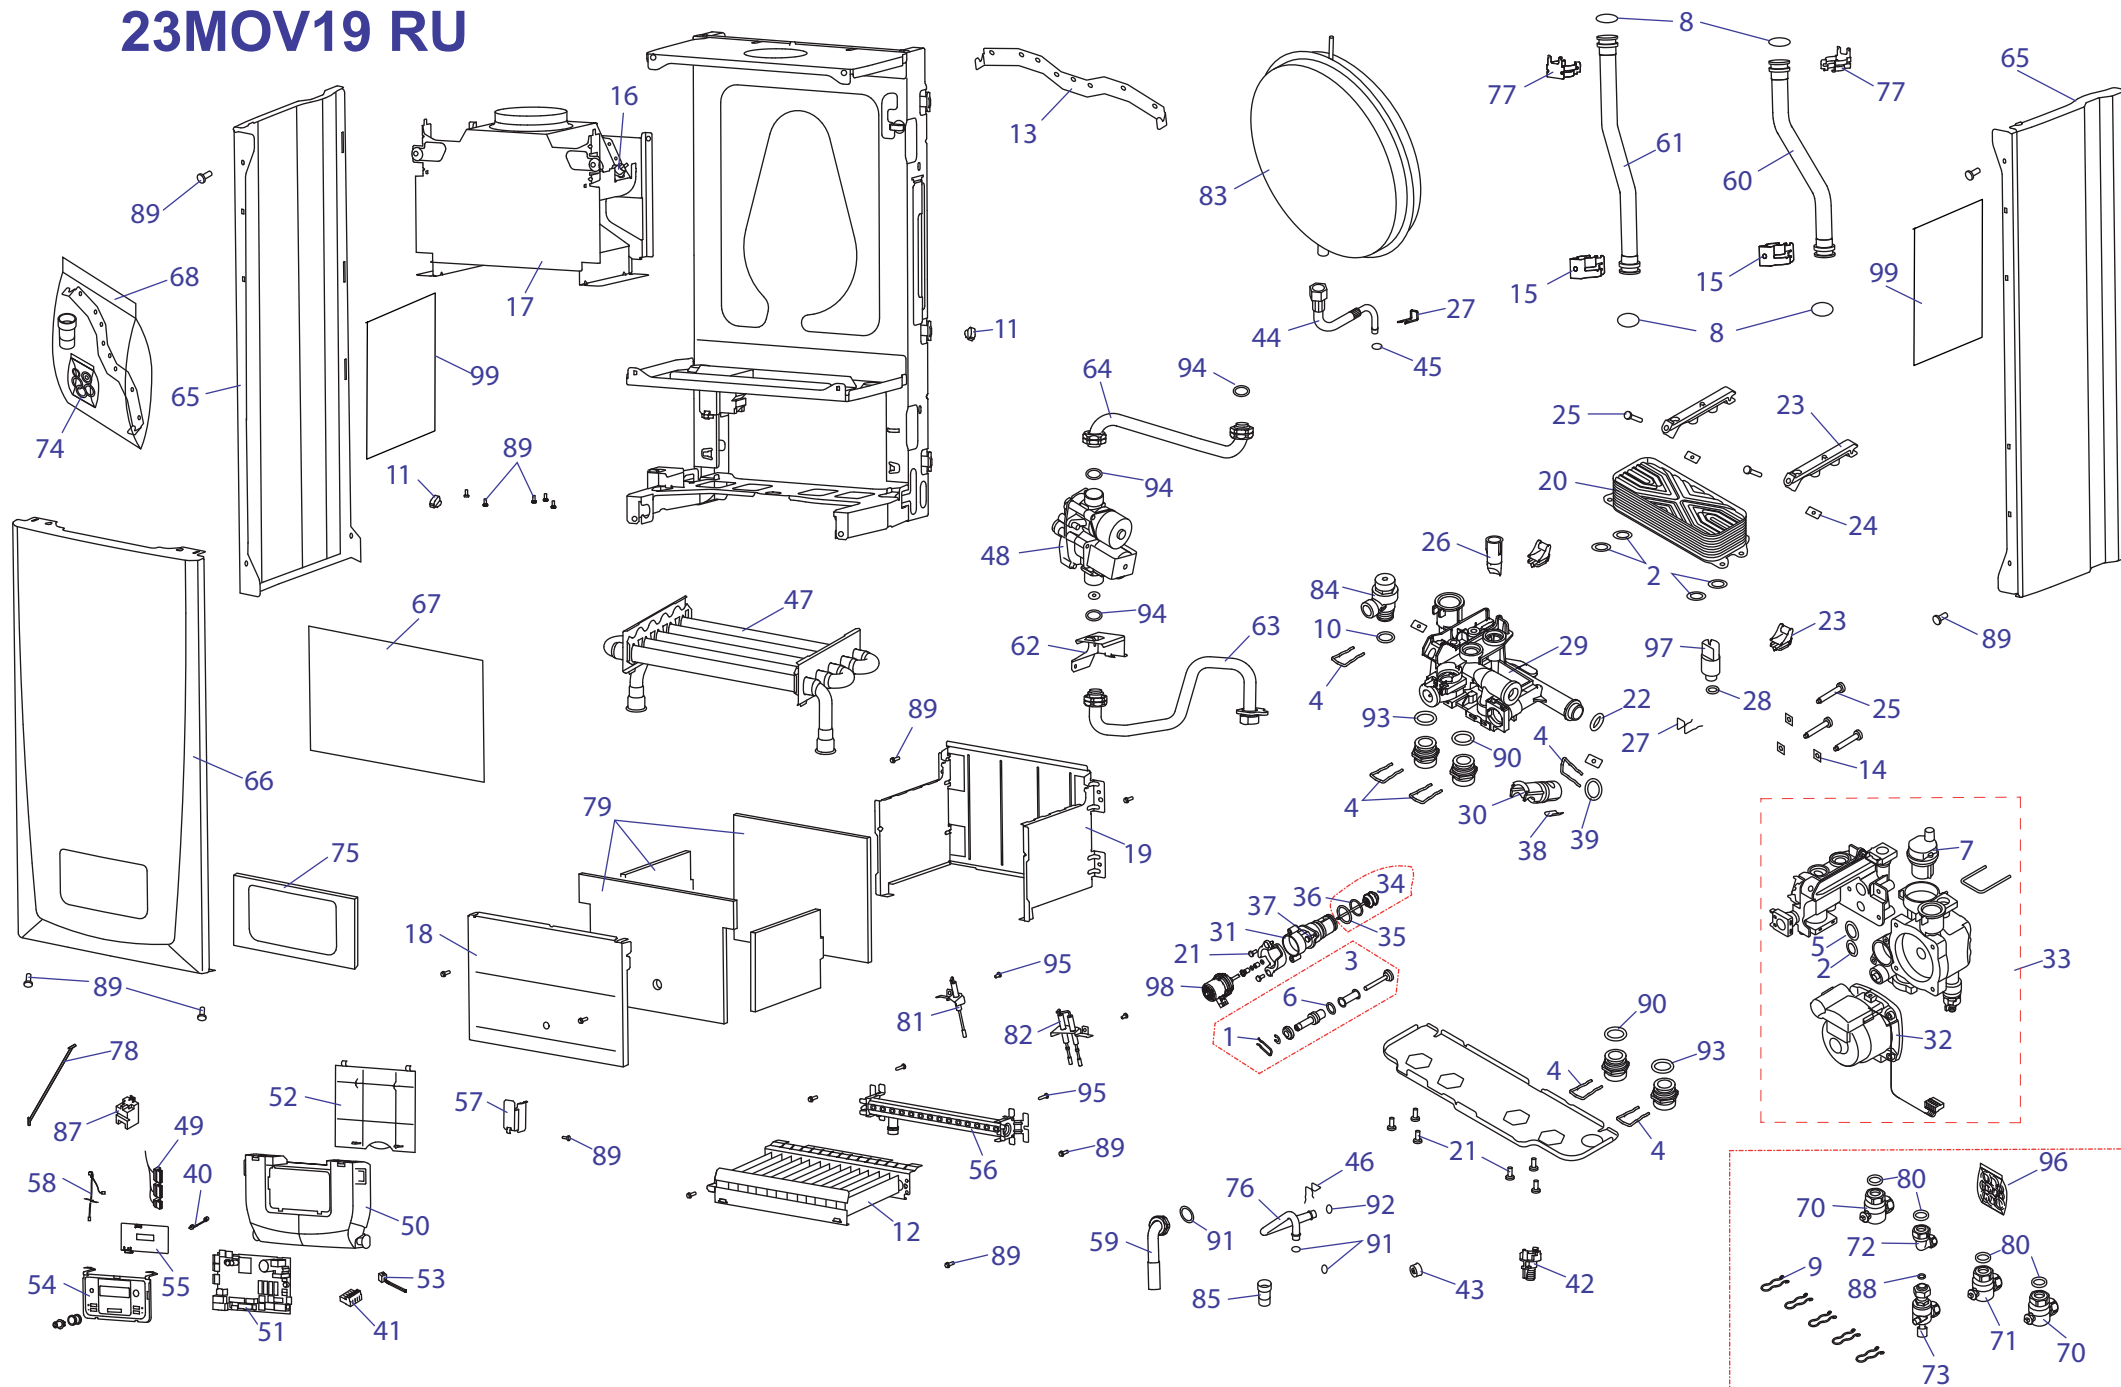

* For boilers with serial numebr 21 10 32 xxx

23MOV19 RU