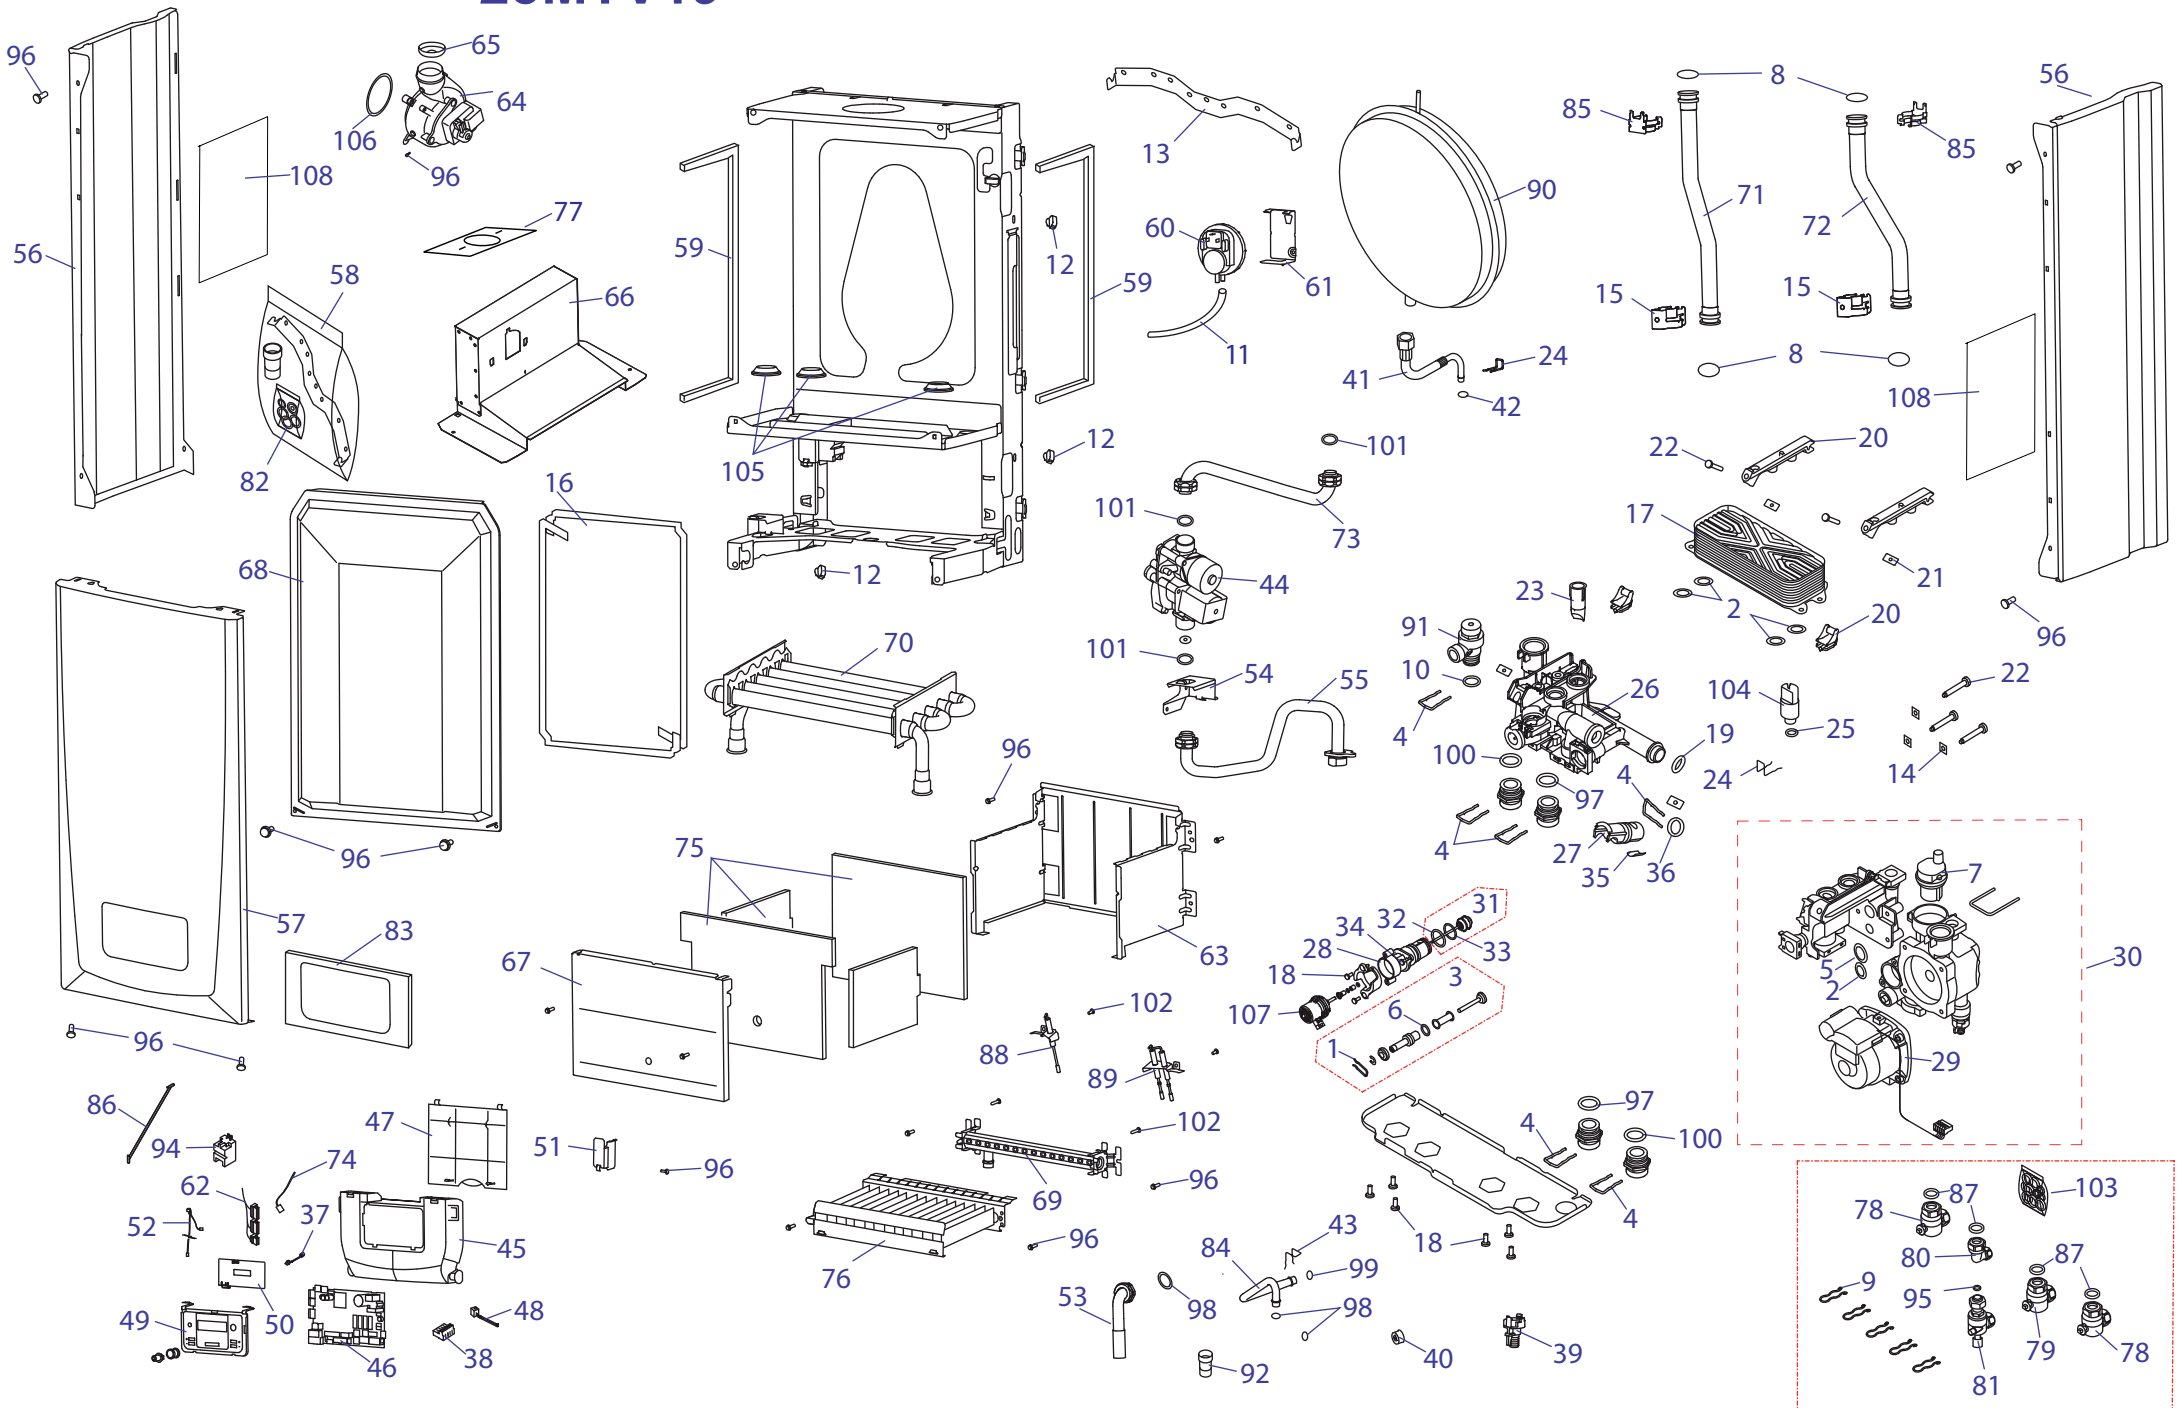

23MTV19

23MTV19

№	№ для заказа	Название	№	№ для заказа	Название	№	№ для заказа	Название
1	0020014164	Зажим (10)	37	0020097297	Жгут проводов	73	0020098011	Трубка газовая
2	0020014166	Прокладка 22,2	38	0020097304	Клеммная колодка	74	0020098012	Жгут проводов P2NC-F
3	0020014169	Регулировочный винт бай-пасса	39	0020097336	Сливной вентиль	75	0020098014	Изоляция
4	0020014176	Зажим D18/20	40	0020097954	Обратный клапан OF15	76	0020098015	Горелка
5	0020014182	Прокладка	41	0020097955	Шланг бронированный	77	0020034762	Держатель вентилятора E
6	0020014195	Прокладка (x10)	42	0020097956	Прокладка 2,4x9,6	78	0020098498	Отсечной кран (отопление)
7	0020018569	Воздухоотводчик	43	0020097957	Зажим Ø13.5	79	0020098499	Отсечной кран (ХВС)
8	0020020741	Прокладка	44	0020049296	Газовый клапан с регулятором NG, GASTEP 4	80	0020098500	Фитинг (ГВС)
9	0020026410	Зажим	45	0020097961	Панель блока управления (передн.) 12,23,25kW	81	0020098501	Кран газовый
10	0020027470	Прокладка	46	0020097962	Плата управления	82	0020098502	Шайбы
11	0020033263	Шланг силиконовый к маностату	47	0020097963	Панель блока управления (задн.)	83	0020101506	Прокладка
12	0020034693	Зажим кабельный 057656	48	0020097978	Жгут проводов	84	0020101510	Шланг бронированный
13	0020036182	Крепежная планка	49	0020097979	Лицевая панель	85	0020101525	Датчик NTC+крепеж
14	0020038229	Гайка	50	0020097980	Плата дисплея	86	2000801874	Ограничитель
15	0020040035	Зажим	51	0020097983	Кронштейн	87	2000801883	Прокладка (PK10)
16	0020049283	Уплотнитель панели облиц.10x855x10	52	0020097984	Жгут проводов P2NC	88	2000801887	Электрод ионизационный
17	0020059452	Вторичный теплообменник	53	0020097985	Гидравлическая трубка	89	2000801888	Электрод розжига
18	0020097185	Шурупы	54	0020097988	Кронштейн для газ. Арматуры	90	2000801894	Расширительный бак 5 л.
19	0020097187	Прокладка 19,5x5	55	0020097989	Трубка газовая	91	2000801904	Клапан предохранительный
20	0020097189	Крепеж вторичного теплообменника	56	0020094640	Панель облицовки (бок.)	92	2000801905	Насадка на клапан
21	0020097191	Гайка M5-22x12x4	57	0020094081	Панель облицовки (перед.)	94	2000801936	Трансформатор розжига ZI62/12
22	0020097193	Шуруп M5*33	58	0020097996	Установочный комплект	95	2000801942	Прокладка
23	0020097195	Фильтр	59	0020097997	Уплотнитель	96	2000801946	Винт 4,2x13,5mm
24	0020097197	Зажим	60	0020097998	Маностат воздуха	97	2000801948	Прокладка 18mm
25	0020097203	Прокладка 2,4*9,6	61	0020097999	Кронштейн	98	2000801950	Прокладка 10mm
26	0020097205	Гидроблок (подача)	62	0020098000	Жгут проводов	99	2000801953	Прокладка 13mm
27	0020097207	Аквасенсор	63	0020098001	Камера сгорания	100	2000801956	Прокладка 20mm
28	0020097214	3-х ходовой клапан в сборе	64	0020098002	Вентилятор	101	2000801958	Прокладка 1/2 (PK100)
29	0020097216	Двигатель насоса 1000L/H	65	0020098003	Дроссельная шайба	102	2000801960	Винт M4-8 AF
30	0020097218	Корпус насоса	66	0020098004	Сборник продуктов сгор.	103	2000802491	Прокладки
31	0020097222	Шток	67	0020098005	Панель камеры сгор.	104	A000024135	Датчик давления
32	0020097224	Прокладка	68	0020098006	Крышка турбокамеры	105	A000024262	Прокладка
33	0020097226	Прокладка 22*2	69	0020098013	Рампа горелки 1,30	106	A000024264	Прокладка вентилятора
34	0020097228	Винты	70	0020098008	Теплообменник	107	A000035133	Двигатель 3-х ходового клапана
35	0020097233	Фильтр для аквасенсора	71	0020098009	Трубка котла (обратка)	108	0020034106	Рефлексная фольга - II
36	0020097234	Прокладка	72	0020098010	Трубка котла (подача)