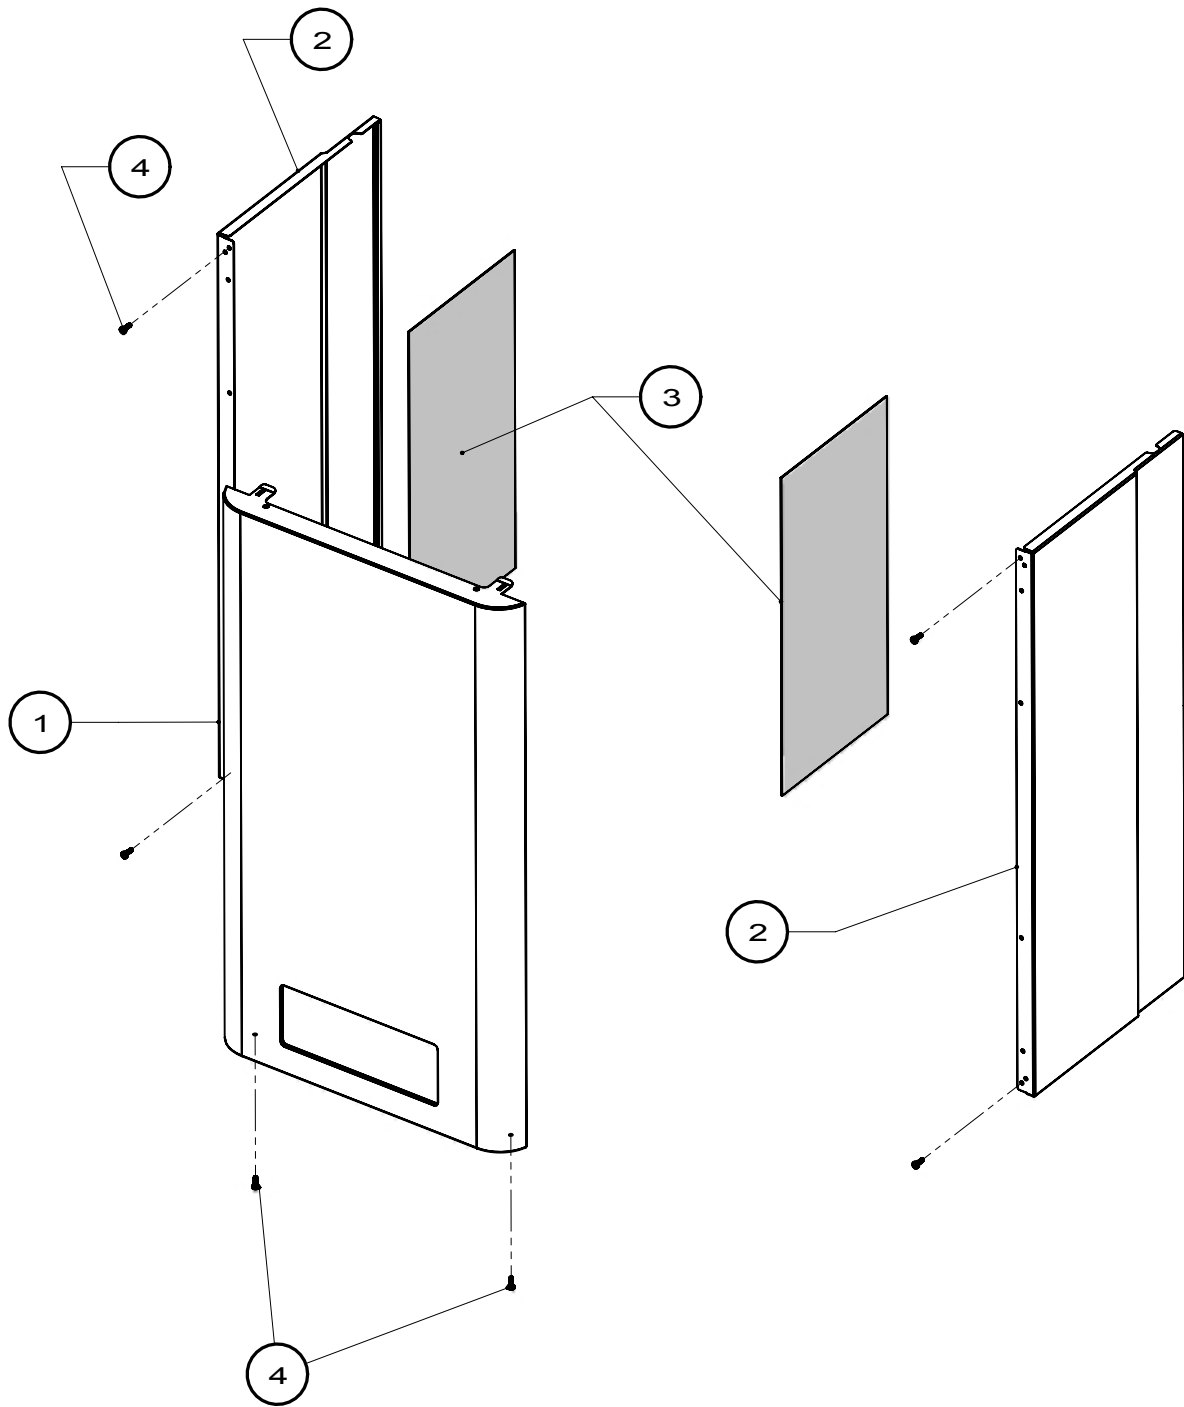

SPARE PART LIST

MARCH 2010

MATERIAL NUMBER	COMBINATION BOILER LYNX 24 / 28 (SIT)	PRODUCT TYPE / PIC. NO.		PRICE CODE
		LYNX 24	LYNX 28	
	BURNER GROUP			
3001010005	BURNER 24 kW	1		
3001010006	BRÜLÖR 28 kW		2	
3001060188	MANIFOLD (COLLECTOR+INJECTOR) 24 kW NG	3		
3001060189	MANIFOLD (KOLLEKTÖR+ENJEKTÖR) 28 kW DG		4	
3001060191	MANIFOLD (COLLECTOR+INJECTOR) 24 kW LPG	5		
3001060192	MANIFOLD (KOLLEKTÖR+ENJEKTÖR) 28 kW LPG		6	
3003202116	IGNITION ELECTRODE	7	7	
3003202337	4 x 9.5 SCREW (BURNER - COMBUSTION CHAMBER, COLLECTOR)	8	8	
3003202117	IONIZATION ELECTRODE	9	9	
3002006870	KP.ŞF. 3.5X7.5 VIDA - BZ DIN 7981- Ni -T	10	10	
	HEAT EXCHANGER GROUP			
3001020012	HEAT EXCHANGER 24 kW	11		
3001020013	HEAT EXCHANGER 28 kW		12	
3003201544	CLIPS (HEAT EXCHANGER CONNECTION PIPES)	13	13	
3003200756	O-RING 3 x 15 (HEAT EXCHANGER CONNECTION PIPES)	14	14	
3001060160	PUMP-HEAT EXCHANGER CONNECTION PIPE	15	15	
3003200152	NTC SENSOR OUTLET AND RETURN (SURFACE TYPE)	16	16	
3003200379	OVERHEAT SAFETY THERMOSTAT 130 °C (MANUEL RESET)	17	17	
3003200127	CLIPS FOR THERMOSTAT	18	18	
3003200397	OVERHEAT SAFETY THERMOSTAT 98/70 °C (SELF RESET)	19	19	
3002193737	CLIPS FOR THERMOSTAT	20	20	
3003202011	O-RING	21	21	
3001060163	HEAT EXCHANGER-3 WAY VALVE CONNECTION PIPE 24/28 kW	22	22	
3002024882	GASKET 30 x 20 x 1,5 (PUMP-HEAT EXCHANGER CONNECTION)	23	23	
	COMBUSTION CHAMBER GROUP			
3003201822	FAN	24	24	
3003202146	GASKET (FAN)	25	25	
3003202522	FAN DIAPHRAGM (24 kW)	26		
3003202523	FAN DIAPHRAGM (28 kW)		27	
3003202340	4 x 12 TSB SCREW (FAN)	29	29	
3003201812	SILICON HOSE	30	30	
3003202054	FAN HOOD (24 kW)	31		
3003202055	FAN HOOD (28 kW)		32	
3003201664	M4 İNSERT NUT HEXAGON (FAN HOOD)	33	33	
3003202337	4 x 9.5 SCREW (FAN HOOD)	8	8	
3003202121	INSULATION PLATE 24 kW (REAR)	34		
3003202122	INSULATION PLATE 28 kW (REAR)		35	
3003202052	COMBUSTION CHAMBER SIDE PANEL (LEFT)	36	36	
3003202053	COMBUSTION CHAMBER SIDE PANEL (RIGHT)	37	37	
3003202118	INSULATION PLATE (LEFT / RIGHT)	38	38	
3003202042	COMBUSTION CHAMBER FRONT PANEL 24 kW	39		
3003202043	COMBUSTION CHAMBER FRONT PANEL 28 kW		40	
3003202119	INSULATION PLATE (FRONT) 24 kW	41		
3003202120	ÖN İZOLASYON PLAKASI 28 kW		42	
3003202337	4 x 9.5 SCREW (COMBUSTION CHAMBER)	8	8	
	FRONT PANEL GROUP			
3003202319	CONTROL PANEL	43	43	
3003202515	MAKROFOL (BLACK)	43a	43a	
3003202514	MAKROFOL (RED)	43a	43a	
3003202374	BUTTON	44a	44a	
3003202318	KNOB	44b	44b	
3003200089	SPINDLE WHITE	44c	44c	
3003202785	MAIN BOARD (PCB, SIT)	45	45	
3003202074	PLASTIC COVER (REAR)	46	46	
3003202356	CABLE HOLDER PLASTICS	47	47	
3003202961	WIRING HARNESS (SIT)	48	48	