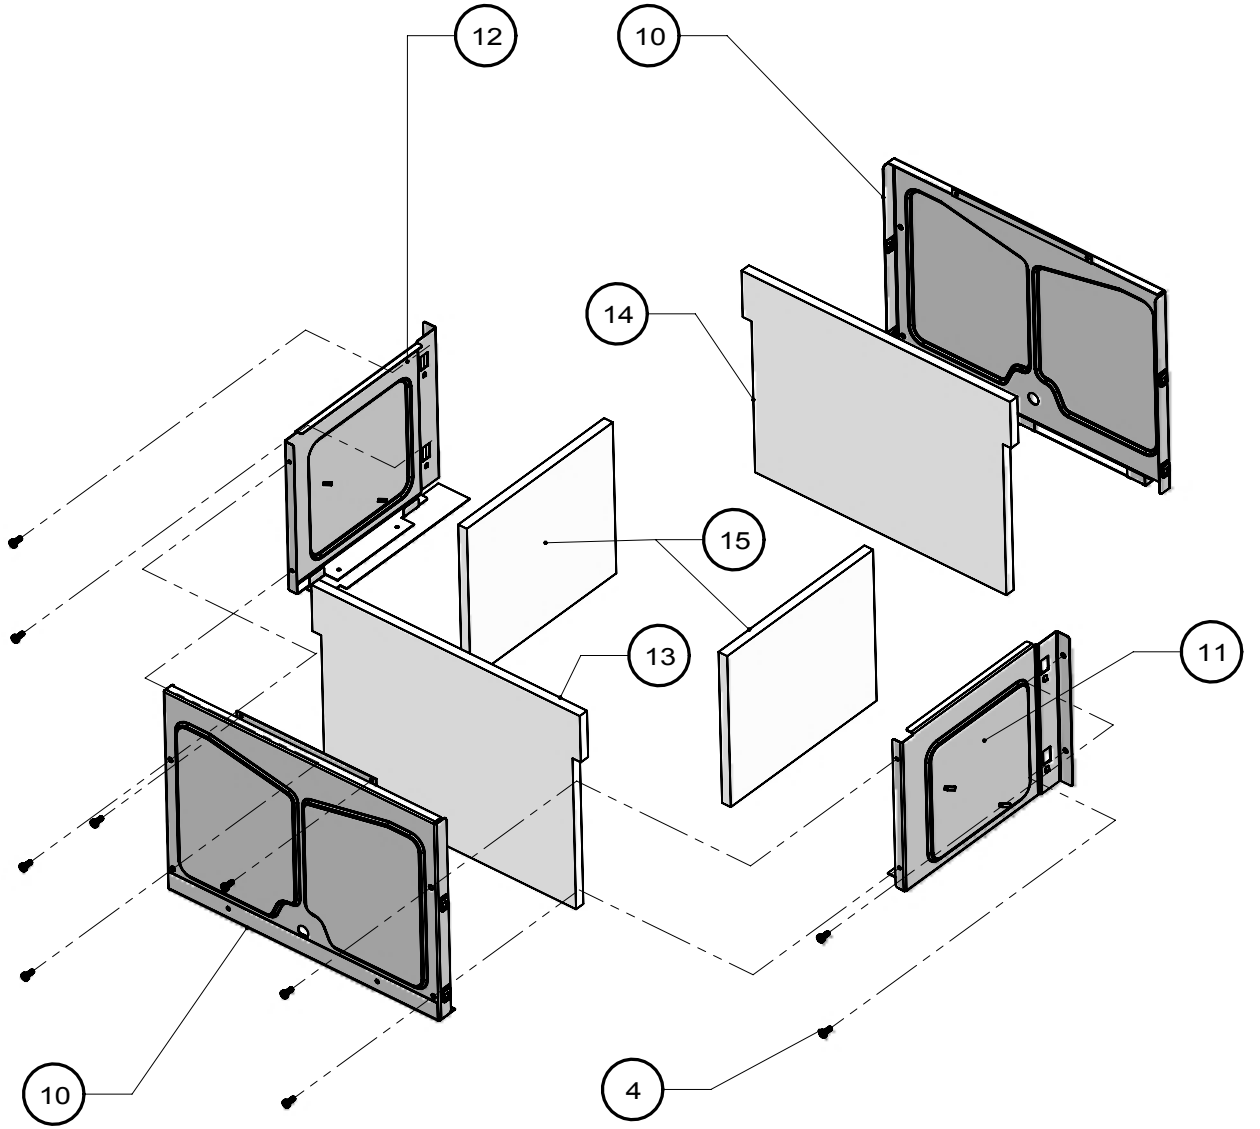

SPARE PART LIST

MARCH 2010

MATERIAL NUMBER	COMBINATION BOILER LYNX 24 / 28 (SIT)	PRODUCT TYPE / PIC. NO.		PRICE CODE
		LYNX 24	LYNX 28	
	BURNER GROUP			
3001010005	BURNER 24 kW	1		
3001010006	BRÜLÖR 28 kW		2	
3001060188	MANIFOLD (COLLECTOR+INJECTOR) 24 kW NG	3		
3001060189	MANIFOLD (KOLLEKTÖR+ENJEKTÖR) 28 kW DG		4	
3001060191	MANIFOLD (COLLECTOR+INJECTOR) 24 kW LPG	5		
3001060192	MANIFOLD (KOLLEKTÖR+ENJEKTÖR) 28 kW LPG		6	
3003202116	IGNITION ELECTRODE	7	7	
3003202337	4 x 9.5 SCREW (BURNER - COMBUSTION CHAMBER, COLLECTOR)	8	8	
3003202117	IONIZATION ELECTRODE	9	9	
3002006870	KP.ŞF. 3.5X7.5 VIDA - BZ DIN 7981- Ni -T	10	10	
	HEAT EXCHANGER GROUP			
3001020012	HEAT EXCHANGER 24 kW	11		
3001020013	HEAT EXCHANGER 28 kW		12	
3003201544	CLIPS (HEAT EXCHANGER CONNECTION PIPES)	13	13	
3003200756	O-RING 3 x 15 (HEAT EXCHANGER CONNECTION PIPES)	14	14	
3001060160	PUMP-HEAT EXCHANGER CONNECTION PIPE	15	15	
3003200152	NTC SENSOR OUTLET AND RETURN (SURFACE TYPE)	16	16	
3003200379	OVERHEAT SAFETY THERMOSTAT 130 °C (MANUEL RESET)	17	17	
3003200127	CLIPS FOR THERMOSTAT	18	18	
3003200397	OVERHEAT SAFETY THERMOSTAT 98/70 °C (SELF RESET)	19	19	
3002193737	CLIPS FOR THERMOSTAT	20	20	
3003202011	O-RING	21	21	
3001060163	HEAT EXCHANGER-3 WAY VALVE CONNECTION PIPE 24/28 kW	22	22	
3002024882	GASKET 30 x 20 x 1,5 (PUMP-HEAT EXCHANGER CONNECTION)	23	23	
	COMBUSTION CHAMBER GROUP			
3003201822	FAN	24	24	
3003202146	GASKET (FAN)	25	25	
3003202522	FAN DIAPHRAGM (24 kW)	26		
3003202523	FAN DIAPHRAGM (28 kW)		27	
3003202340	4 x 12 TSB SCREW (FAN)	29	29	
3003201812	SILICON HOSE	30	30	
3003202054	FAN HOOD (24 kW)	31		
3003202055	FAN HOOD (28 kW)		32	
3003201664	M4 İNSERT NUT HEXAGON (FAN HOOD)	33	33	
3003202337	4 x 9.5 SCREW (FAN HOOD)	8	8	
3003202121	INSULATION PLATE 24 kW (REAR)	34		
3003202122	INSULATION PLATE 28 kW (REAR)		35	
3003202052	COMBUSTION CHAMBER SIDE PANEL (LEFT)	36	36	
3003202053	COMBUSTION CHAMBER SIDE PANEL (RIGHT)	37	37	
3003202118	INSULATION PLATE (LEFT / RIGHT)	38	38	
3003202042	COMBUSTION CHAMBER FRONT PANEL 24 kW	39		
3003202043	COMBUSTION CHAMBER FRONT PANEL 28 kW		40	
3003202119	INSULATION PLATE (FRONT) 24 kW	41		
3003202120	ÖN İZOLASYON PLAKASI 28 kW		42	
3003202337	4 x 9.5 SCREW (COMBUSTION CHAMBER)	8	8	
	FRONT PANEL GROUP			
3003202319	CONTROL PANEL	43	43	
3003202515	MAKROFOL (BLACK)	43a	43a	
3003202514	MAKROFOL (RED)	43a	43a	
3003202374	BUTTON	44a	44a	
3003202318	KNOB	44b	44b	
3003200089	SPINDLE WHITE	44c	44c	
3003202785	MAIN BOARD (PCB, SIT)	45	45	
3003202074	PLASTIC COVER (REAR)	46	46	
3003202356	CABLE HOLDER PLASTICS	47	47	
3003202961	WIRING HARNESS (SIT)	48	48	