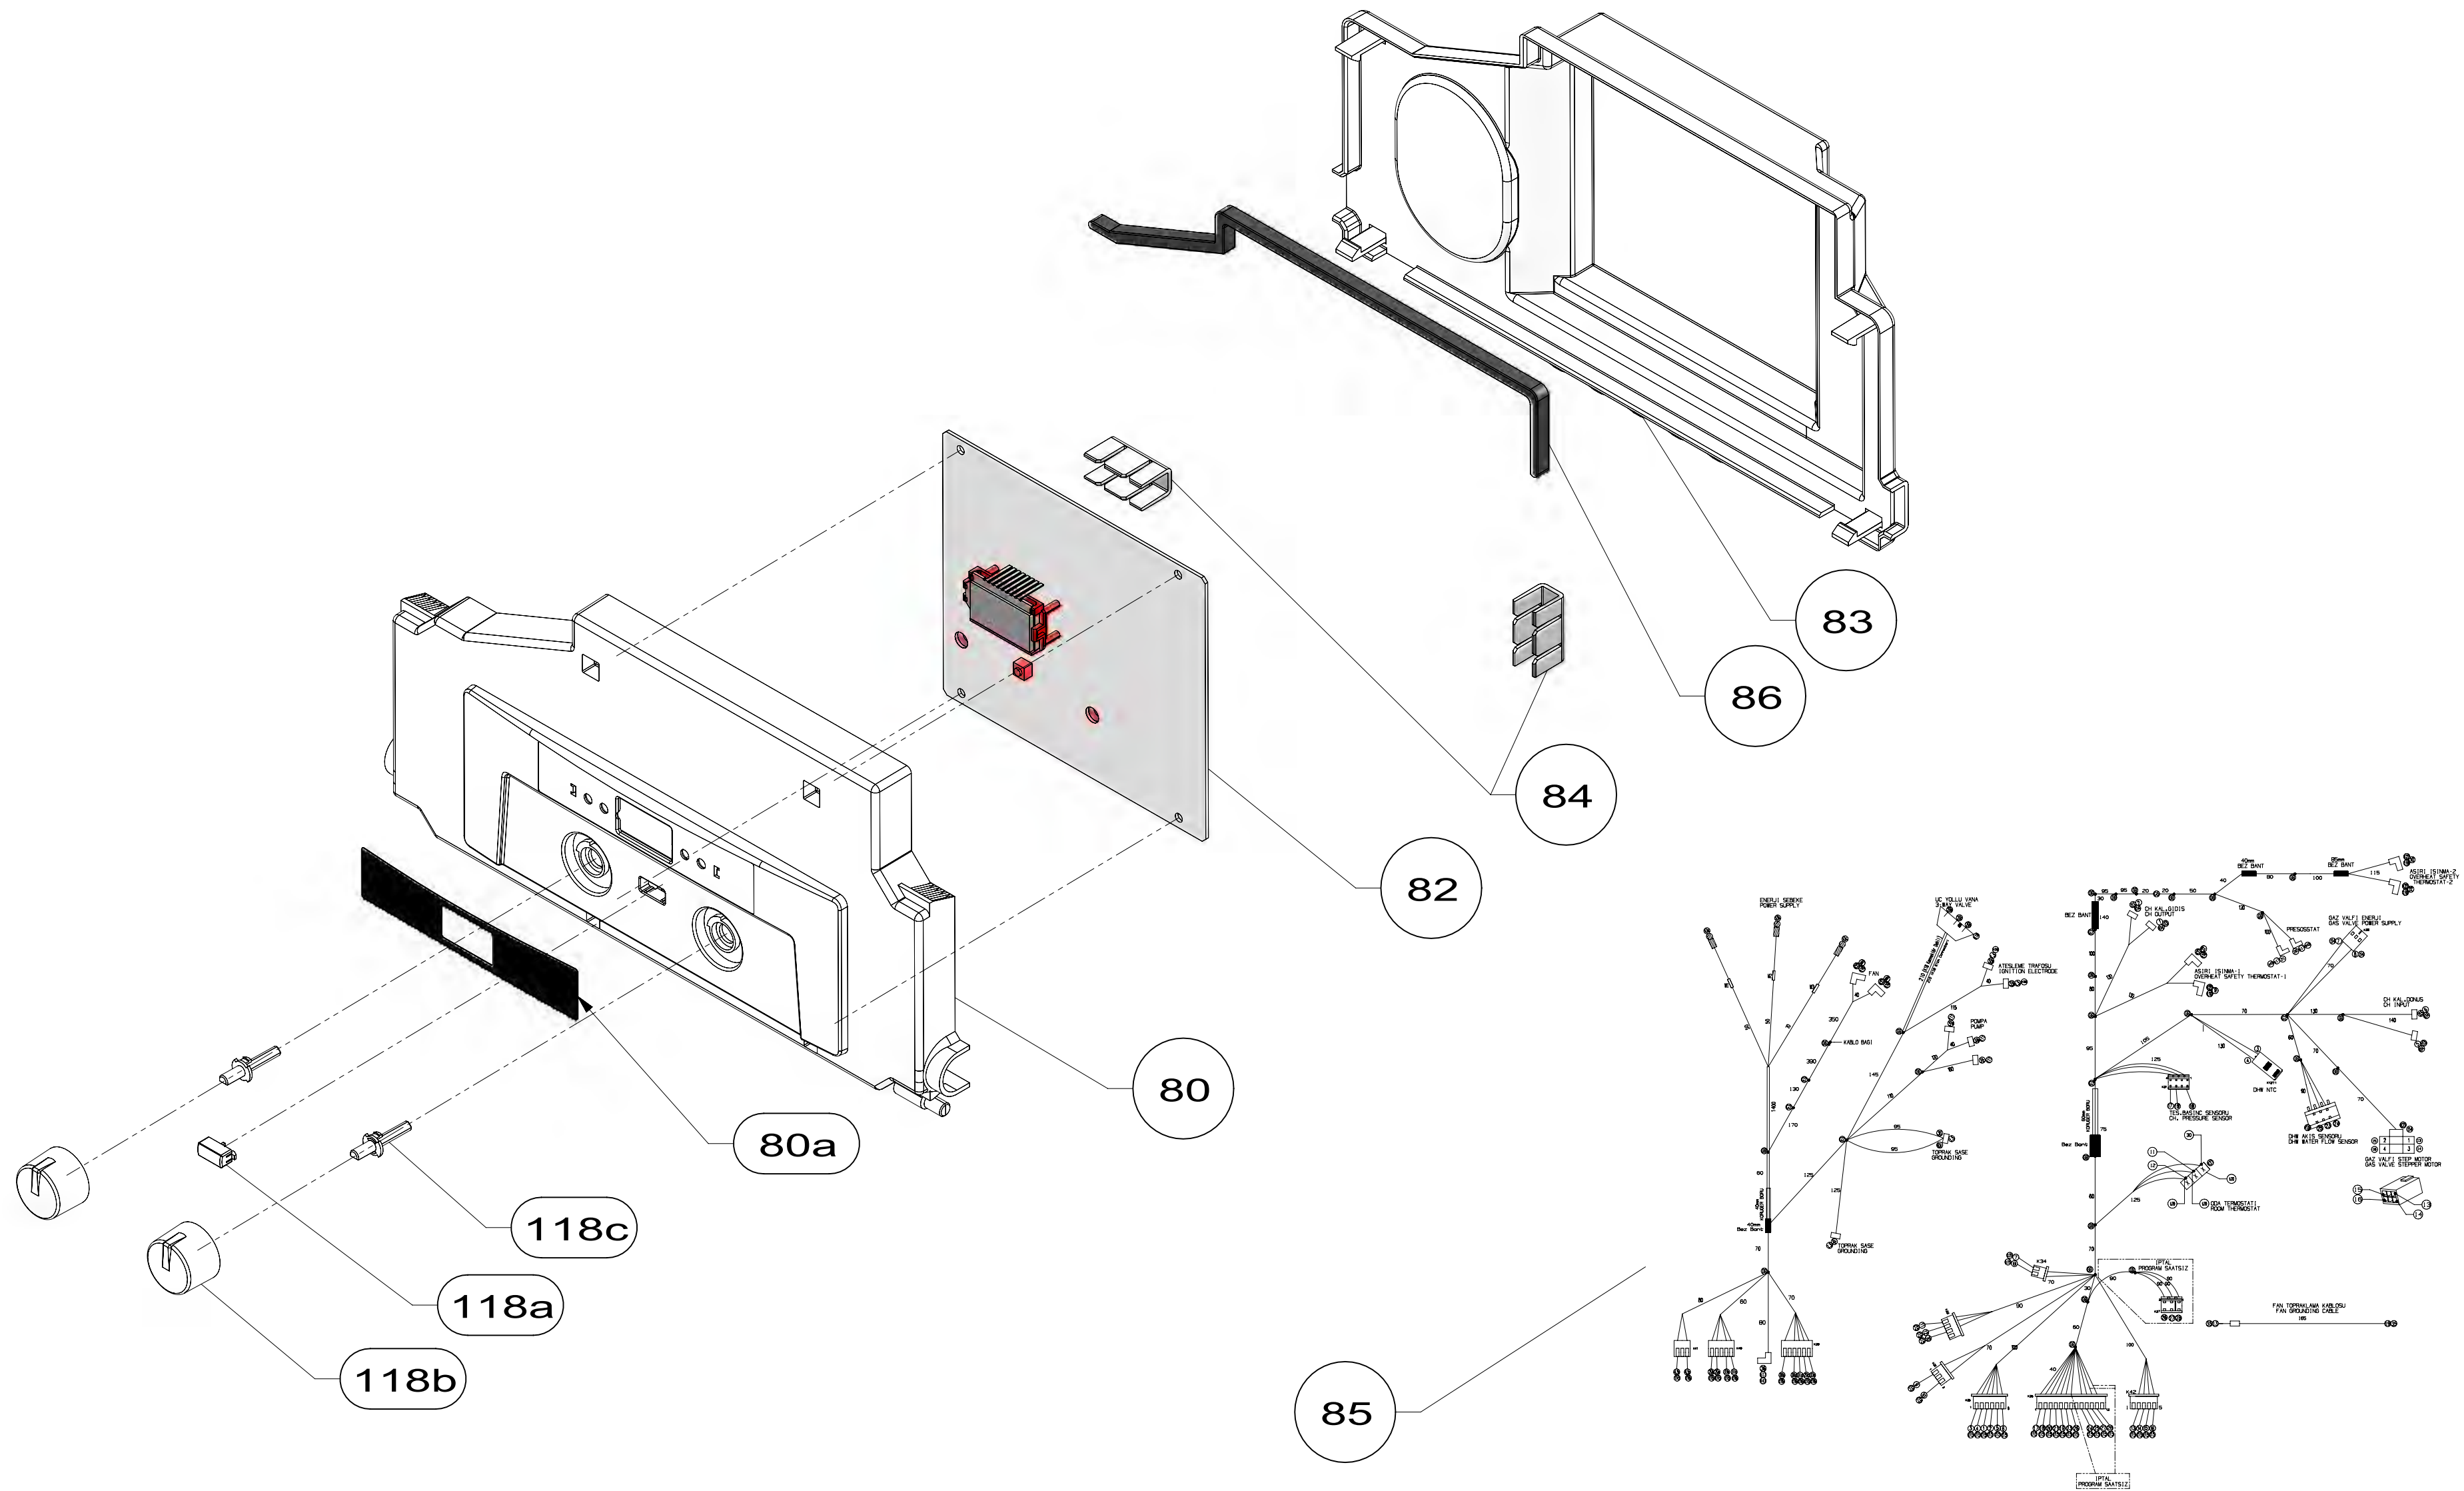

NEVA BACALI HIDROBLOK GRUBU PATLAMIS

Not : 300320254 Kodlu Kablo Agacında 26,27,28 Numaralı Kablolar Ve K37 Kullanılmayacaktır.
Note : At The 300320254 coded wiring harness, 26,27,28 numbered cables and K37 connector will not be used.