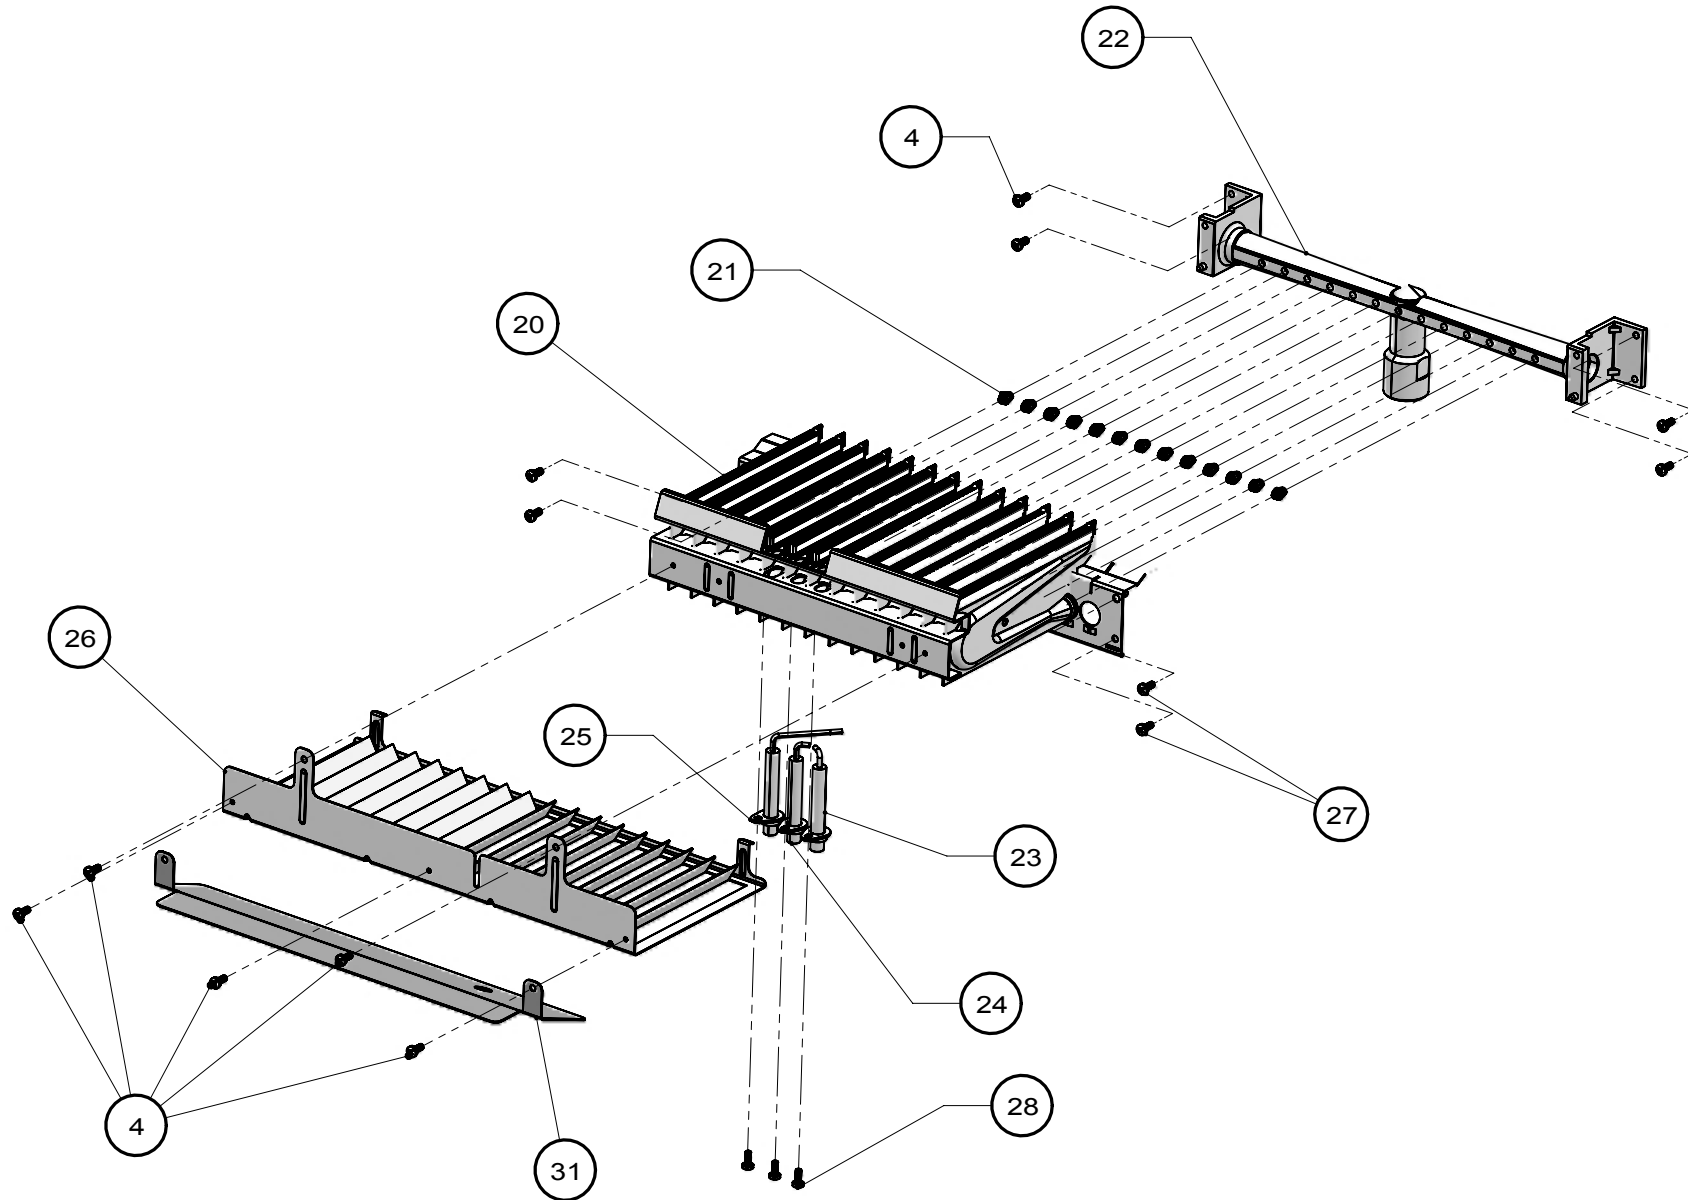

SPARE PART LIST

MARCH 2010

MATERIAL NUMBER	COMBINATION BOILER LYNX 24 / 28 (SIT)	PRODUCT TYPE / PIC. NO.		PRICE CODE
		LYNX 24	LYNX 28	
	BURNER GROUP			
3001010005	BURNER 24 kW	1		
3001010006	BRÜLÖR 28 kW		2	
3001060188	MANIFOLD (COLLECTOR+INJECTOR) 24 kW NG	3		
3001060189	MANIFOLD (KOLLEKTÖR+ENJEKTÖR) 28 kW DG		4	
3001060191	MANIFOLD (COLLECTOR+INJECTOR) 24 kW LPG	5		
3001060192	MANIFOLD (KOLLEKTÖR+ENJEKTÖR) 28 kW LPG		6	
3003202116	IGNITION ELECTRODE	7	7	
3003202337	4 x 9.5 SCREW (BURNER - COMBUSTION CHAMBER, COLLECTOR)	8	8	
3003202117	IONIZATION ELECTRODE	9	9	
3002006870	KP.ŞF. 3.5X7.5 VIDA - BZ DIN 7981- Ni -T	10	10	
	HEAT EXCHANGER GROUP			
3001020012	HEAT EXCHANGER 24 kW	11		
3001020013	HEAT EXCHANGER 28 kW		12	
3003201544	CLIPS (HEAT EXCHANGER CONNECTION PIPES)	13	13	
3003200756	O-RING 3 x 15 (HEAT EXCHANGER CONNECTION PIPES)	14	14	
3001060160	PUMP-HEAT EXCHANGER CONNECTION PIPE	15	15	
3003200152	NTC SENSOR OUTLET AND RETURN (SURFACE TYPE)	16	16	
3003200379	OVERHEAT SAFETY THERMOSTAT 130 °C (MANUEL RESET)	17	17	
3003200127	CLIPS FOR THERMOSTAT	18	18	
3003200397	OVERHEAT SAFETY THERMOSTAT 98/70 °C (SELF RESET)	19	19	
3002193737	CLIPS FOR THERMOSTAT	20	20	
3003202011	O-RING	21	21	
3001060163	HEAT EXCHANGER-3 WAY VALVE CONNECTION PIPE 24/28 kW	22	22	
3002024882	GASKET 30 x 20 x 1,5 (PUMP-HEAT EXCHANGER CONNECTION)	23	23	
	COMBUSTION CHAMBER GROUP			
3003201822	FAN	24	24	
3003202146	GASKET (FAN)	25	25	
3003202522	FAN DIAPHRAGM (24 kW)	26		
3003202523	FAN DIAPHRAGM (28 kW)		27	
3003202340	4 x 12 TSB SCREW (FAN)	29	29	
3003201812	SILICON HOSE	30	30	
3003202054	FAN HOOD (24 kW)	31		
3003202055	FAN HOOD (28 kW)		32	
3003201664	M4 İNSERT NUT HEXAGON (FAN HOOD)	33	33	
3003202337	4 x 9.5 SCREW (FAN HOOD)	8	8	
3003202121	INSULATION PLATE 24 kW (REAR)	34		
3003202122	INSULATION PLATE 28 kW (REAR)		35	
3003202052	COMBUSTION CHAMBER SIDE PANEL (LEFT)	36	36	
3003202053	COMBUSTION CHAMBER SIDE PANEL (RIGHT)	37	37	
3003202118	INSULATION PLATE (LEFT / RIGHT)	38	38	
3003202042	COMBUSTION CHAMBER FRONT PANEL 24 kW	39		
3003202043	COMBUSTION CHAMBER FRONT PANEL 28 kW		40	
3003202119	INSULATION PLATE (FRONT) 24 kW	41		
3003202120	ÖN İZOLASYON PLAKASI 28 kW		42	
3003202337	4 x 9.5 SCREW (COMBUSTION CHAMBER)	8	8	
	FRONT PANEL GROUP			
3003202319	CONTROL PANEL	43	43	
3003202515	MAKROFOL (BLACK)	43a	43a	
3003202514	MAKROFOL (RED)	43a	43a	
3003202374	BUTTON	44a	44a	
3003202318	KNOB	44b	44b	
3003200089	SPINDLE WHITE	44c	44c	
3003202785	MAIN BOARD (PCB, SIT)	45	45	
3003202074	PLASTIC COVER (REAR)	46	46	
3003202356	CABLE HOLDER PLASTICS	47	47	
3003202961	WIRING HARNESS (SIT)	48	48	