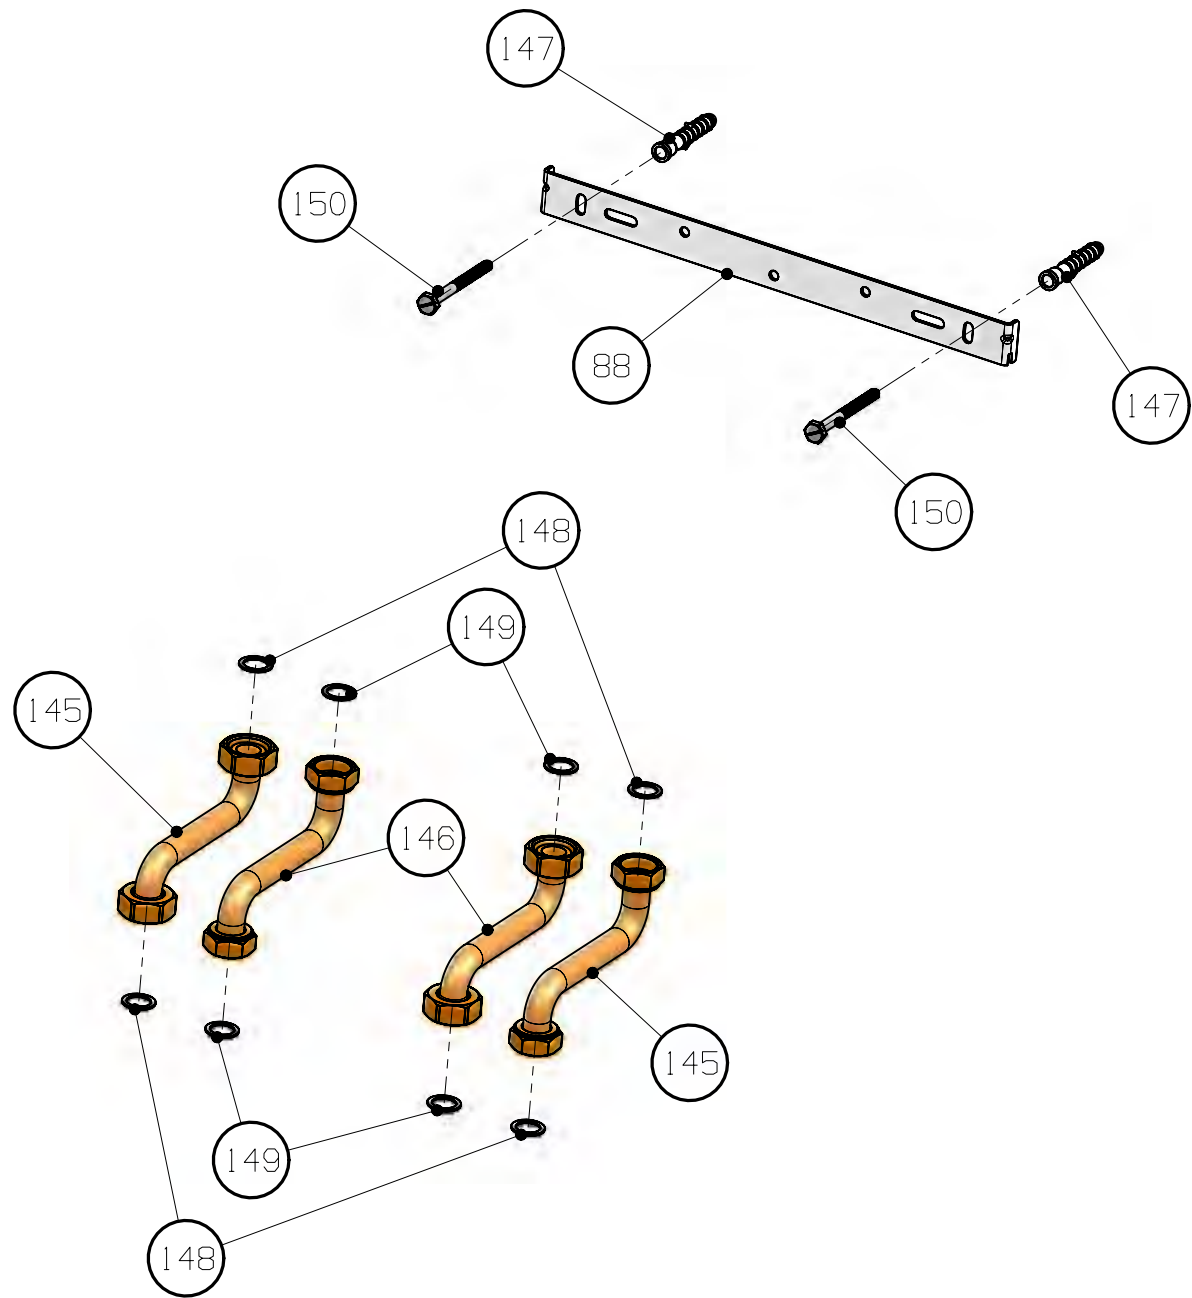

NEVA BACALI SASI GRUBU PATLAMIS

NEVA BITERMIC AKSESUAR GRUBU PATLAMIS

SPARE PARTS LIST

Spare Part Code	PROTHERM LYNX BA 24 COMBINATION BOILERS	Product Type
	EXPANSION VESSEL & FRAME & HYDROBLOCK & ACCESSORIES GROUP	24 kW
	EXPANSION VESSEL & FRAME GROUP	
D003200028	EXPANSION VESSEL (7 lt.)	112
D003200053	CHASSIS 20/24 kW	184
D003200091	FLEXIBLE HOSE FOR EXPANSION VESSEL CONN.	111
D003201307	SEAL FOR EXPANSION VESSEL	113
D003202337	SCREW M4X9.5	116
D003200555	FOAM OF EXPANSION VESSEL	115
D003201350	R3/8 SHEET NUT	114
D003202244	IGNITER	110
	HYDROBLOCK SPARES (COLD WATER GROUP)	
D003200374	WATER FLOW SENSOR	121
D003202376	HYDROBLOCK TURBINE CAP	122
D003202377	O-RING (17.86x2.62)	123
D003202378	TURBINE GROUP	124
D003201349	TURBINE SET (PLASTICS & MAGNET)	122+123+124
D003202561	FILLING VALVE GROUP (WITH SEAL, 2. TYPE)	125
D003202010	GASKET (11 x 6 x 1,5)	126
D003202008	L PIPE	127
D003202024	O-RING (5.28x1.78)	128
D003202009	CLIPS	129
D003202380	SCREW M4x15	130
D003202381	COLD WATER GROUP TOP PLASTICS PART	131
D003202382	O-RING (18.72x2.62)	132
D003202383	REAR PLASTICS RING	133
D003200375	FLOW LIMITOR - 12LT	134
D003202384	O-RING (16x2)	135
D003202385	HYDROBLOCK WATER OUTLET NUT	136
D003202386	COLD WATER INLET FILTER	137
D003202387	COLD WATER GROUP BOTTOM BRASS PART	138
	HYDROBLOCK SPARES (3 WAY VALVE GROUP)	
D003202388	3 WAY VALVE FRONT CAP	151
D003202389	O-RING (23.47x2.62)	152
D003202760	3 WAY VALVE SHAFT GROUP - REV1	153
D003202391	3 WAY VALVE BOTTOM BRASS PART	154
D003202382	O-RING (18.72x2.62)	132
D003202392	O-RING (18.30x3.60)	156
D003202380	SCREW M4x15	130
D003202393	CLIPS	158
D003202394	PLASTICS PART	159
D003202395	3 BAR SAFETY VALVE GROUP	160
D003202396	3 WAY VALVE REAR CAP	161
D003202397	HYDROBLOCK OUTLET NUT	162
D003202398	O-RING (17.17x1.78)	163
D003202399	CAP	164
D003202400	3 WAY VALVE TOP PLASTICS PART	165
D020113004	BY PASS GROUP	166
D003202402	HYDROBLOCK BY PASS SPRING	167
	ACCESSORIES GROUP	
D003200209	1/2" DHW OUTLET / RETURN PIPE	146
D003200208	3/4" CH OUTLET / RETURN PIPE	145
D002024891	GASKET 24 x 18.5 x 1.5 (ACCESSORIES)	148
D002024300	GASKET 18 x 12 x 1.5 (ACCESSORIES)	149
D003200098	HANGING BRACKET	88
D002196015	SF 8 x 40 -T WALL PLUG	147
D002008286	TRIPHON HANGING SCREW	150