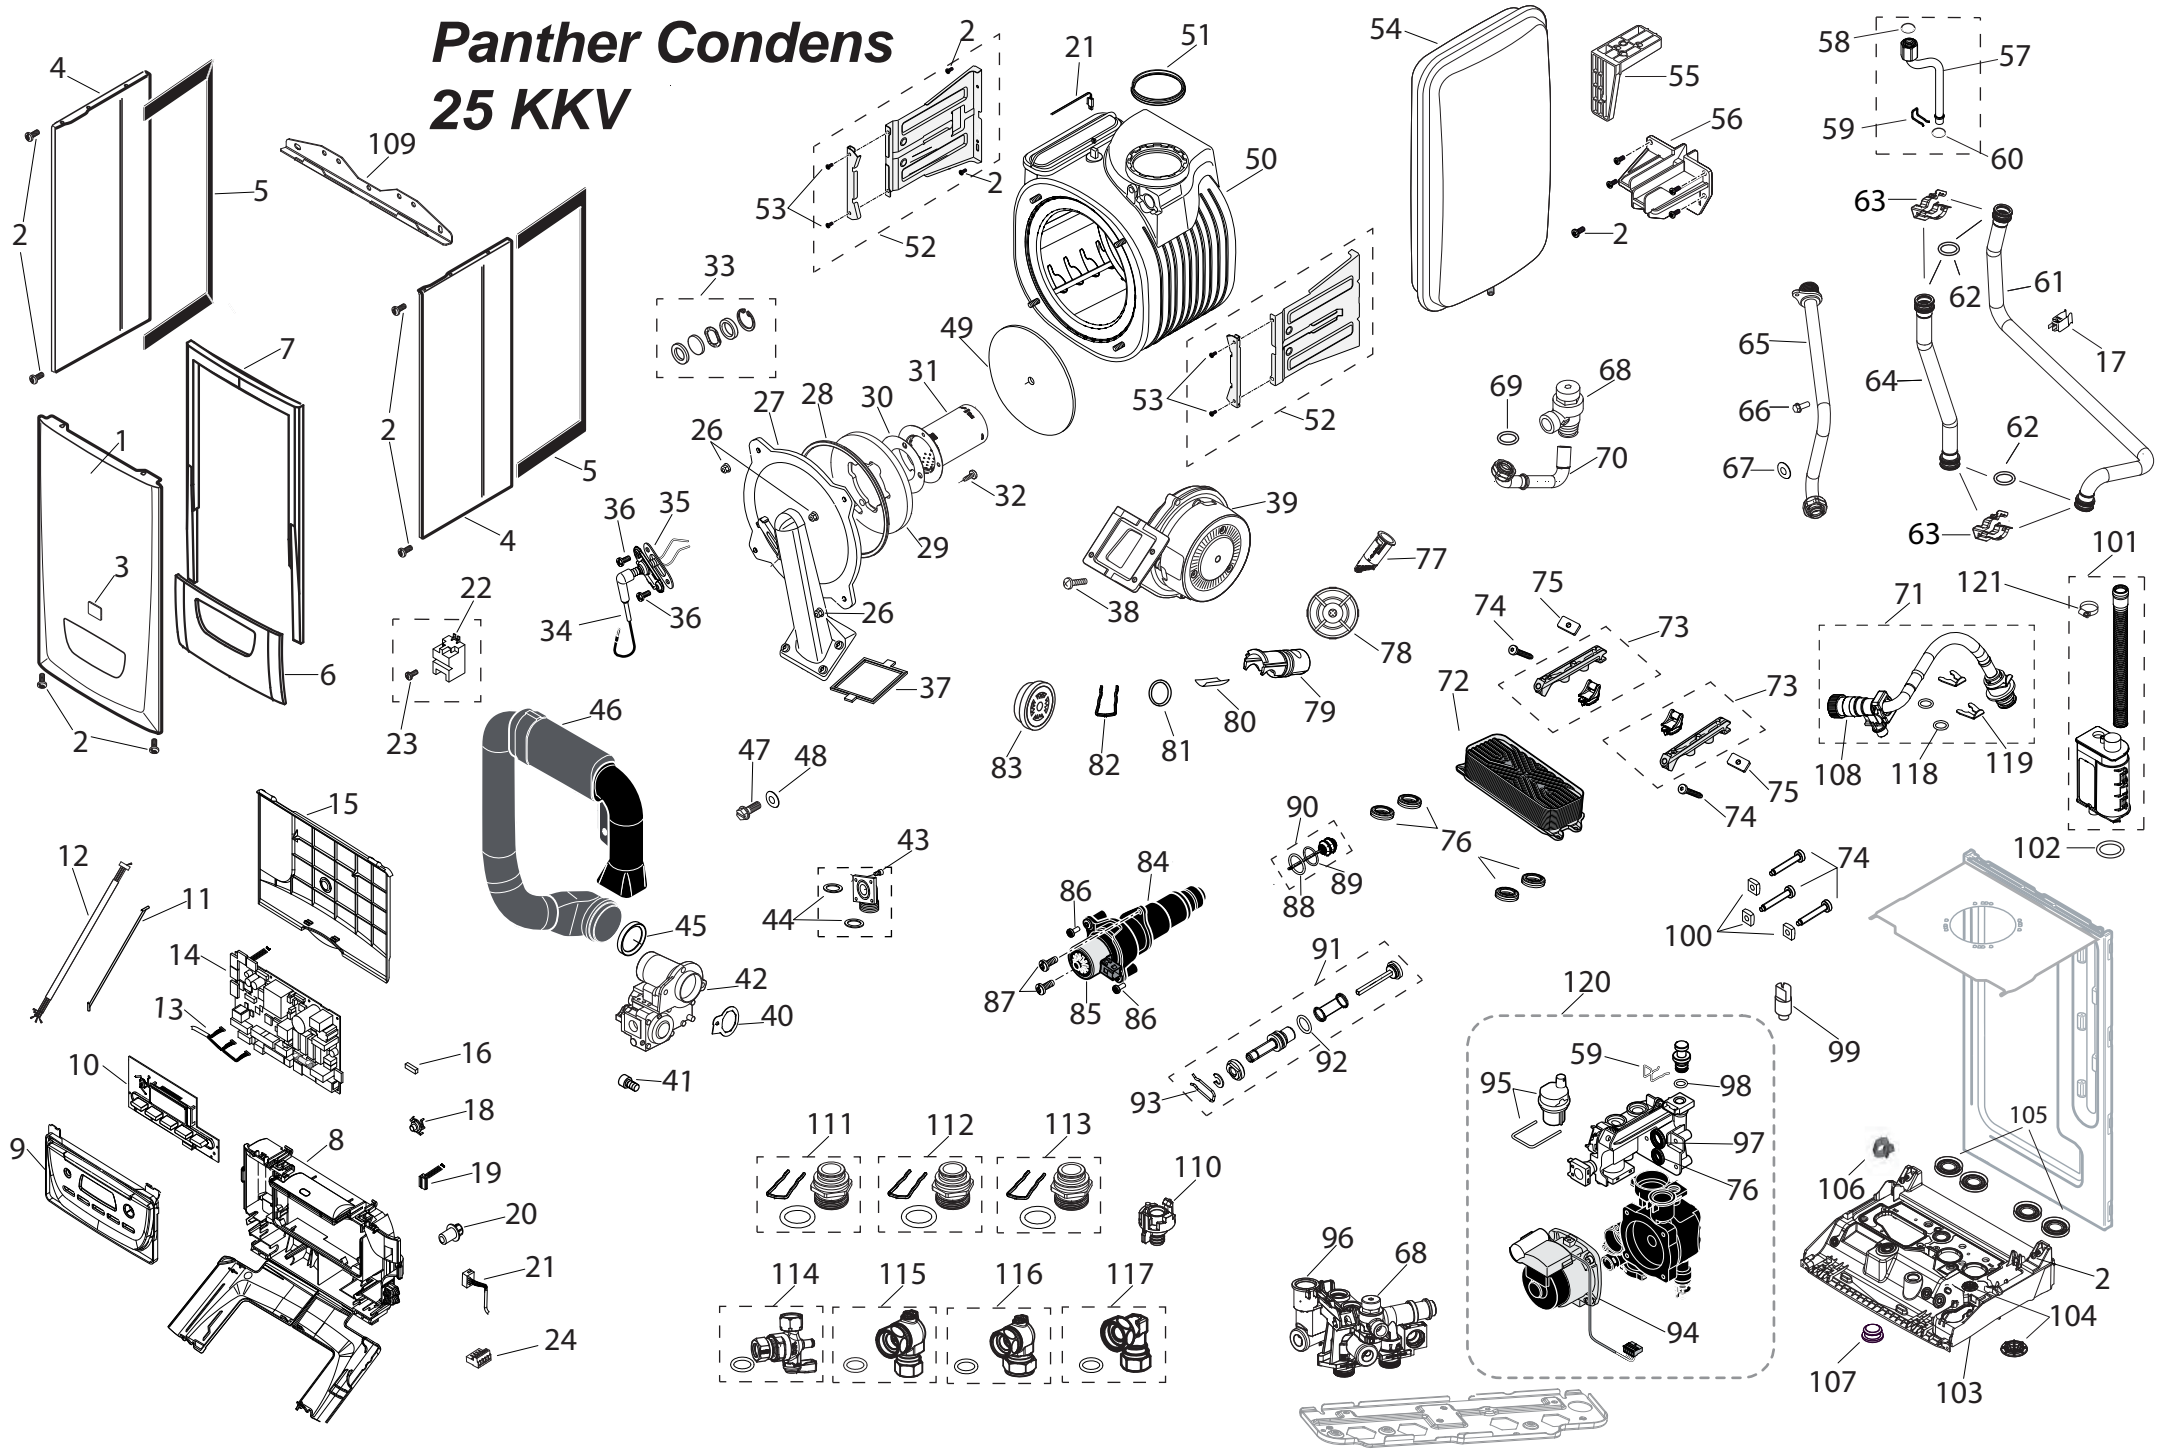

* For boilers with serial number 21 10 32 xxx

Panther Condens 25 KKV